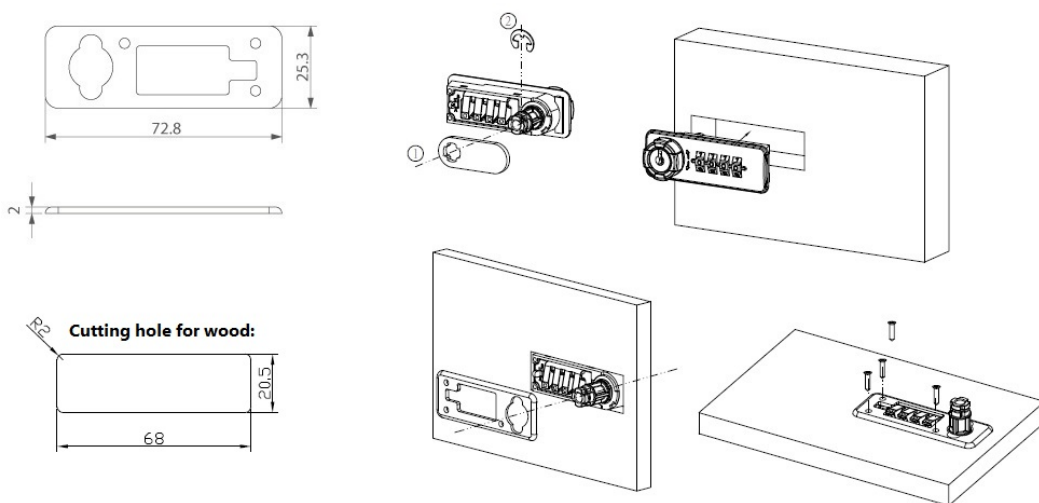

PRODUCT SHEET

Description:

Back Plate, Black Plastic, F/Lock M224, F/12-22mm Panels, W/ 3 Screws, Size:73x25x2mm, ABS Material, Cutting Hole:, 68 x 20,5mm

Item number:

14.08.248-0

Units	Box	Carton	HS Code	Barcode
Pcs.	50	500	3926300090	 5704866045551

SISO A/S

Mileparken 11
DK-2740 Skovlunde
Denmark
VAT: DK 24786013

Phone +45 45 830 900

www.siso.dk
siso@siso.dk

Danske Bank
Nytorv Branch
Copenhagen
SWIFT: DABADKKK

Account no.
4180 3112 112936
IBAN Account
DK7230003112112936